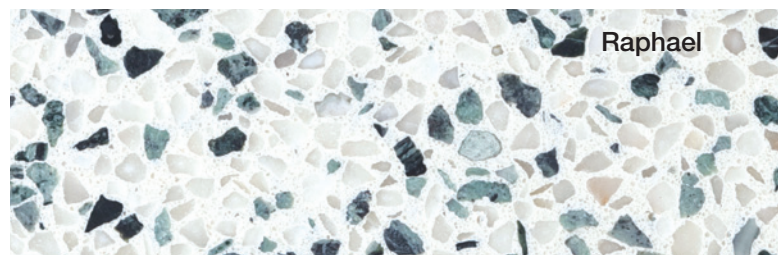

# Mozaico Classic Colour Chart

Mozaico Classic is an epoxy resin based seamless terrazzo flooring system using marble and granite in a classical palette. With a neutral off white background colour to maintain a self assured and relaxed theme that will stand the test of time and blend easily with corporate and interior design schemes, it is available in an elegant range of colour combinations as standard.

Mozaico Classic is ideal for large projects where marble would traditionally be used. The application technique and thin section abilities of a resin system offer the added benefits of durability and seamless integrity.

Some colours in some systems can be affected by UV light over time. Non standard colours are available on request. The colours shown may differ from the original product due to reprographic and technological media variations. The same colour in different products may also vary due to the composition and texture of the final finish. If colour and final aesthetics are of concern, please contact us to request an actual sample of the colour and system required.