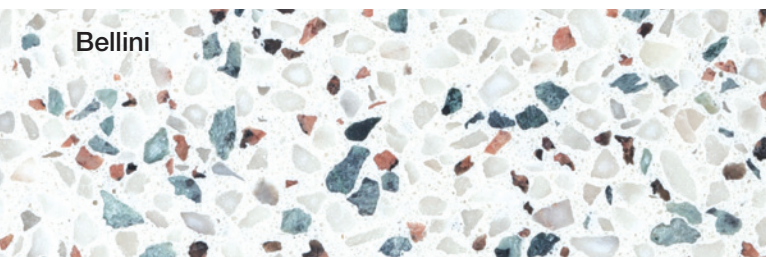

# Mozaico Classic Colour Chart

Mozaico Classic is an epoxy resin based seamless terrazzo flooring system using marble and granite in a classical palette. With a neutral off white background colour to maintain a self assured and relaxed theme that will stand the test of time and blend easily with corporate and interior design schemes, it is available in an elegant range of colour combinations as standard.

Mozaico Classic is ideal for large projects where marble would traditionally be used. The application technique and thin section abilities of a resin system offer the added benefits of durability and seamless integrity.

Some colours in some systems can be affected by UV light over time. Non standard colours are available on request. The colours shown may differ from the original product due to reprographic and technological media variations. The same colour in different products may also vary due to the composition and texture of the final finish. If colour and final aesthetics are of concern, please contact us to request an actual sample of the colour and system required.