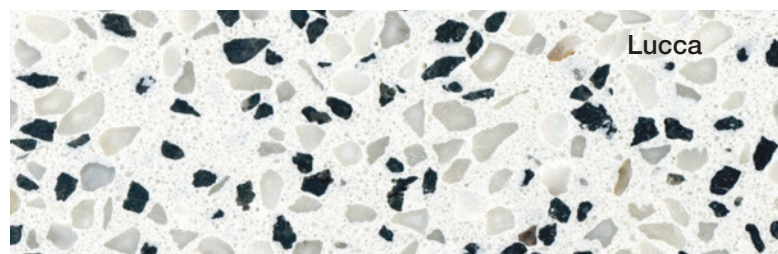

# Mozaico Classic Colour Chart

Mozaico Classic is an epoxy resin based seamless terrazzo flooring system using marble and granite in a classical palette. With a neutral off white background colour to maintain a self assured and relaxed theme that will stand the test of time and blend easily with corporate and interior design schemes, it is available in an elegant range of colour combinations as standard.

Mozaico Classic is ideal for large projects where marble would traditionally be used. The application technique and thin section abilities of a resin system offer the added benefits of durability and seamless integrity.

Some colours in some systems can be affected by UV light over time. Non standard colours are available on request. The colours shown may differ from the original product due to reprographic and technological media variations. The same colour in different products may also vary due to the composition and texture of the final finish. If colour and final aesthetics are of concern, please contact us to request an actual sample of the colour and system required.