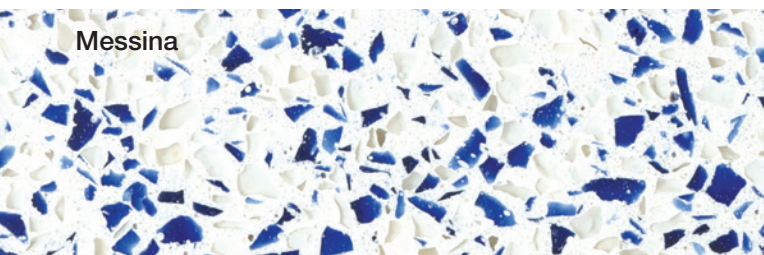

Mozaico Elegance Colour Chart

Mozaico Elegance is an epoxy resin based seamless terrazzo style flooring system with a neutral off white background, using coloured and clear glass in a tonal blend of individually produced colours to provide a sophisticated hue. The recycled glass is combined with a resin matrix to ensure that the finished floor is complementary or offers a stylish contrast to coordinate with design led specifications.

Available in a range of 4 colour combinations as standard, Mozaico Elegance is a graceful and innovative option for prestige commercial applications with the added advantage of a heavy duty, seamless and hygienic finish.

Messina

Uccello

Dante

Cipriani

Some colours in some systems can be affected by UV light over time. Non standard colours are available on request. The colours shown may differ from the original product due to reprographic and technological media variations. The same colour in different products may also vary due to the composition and texture of the final finish. If colour and final aesthetics are of concern, please contact us to request an actual sample of the colour and system required.