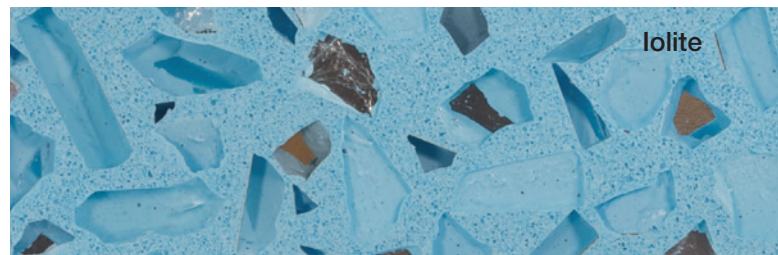

Mozaico Expression Colour Chart

Mozaico Expression is an epoxy resin based seamless terrazzo style flooring with an environmentally aware mirrored and clear glass finish. Available in 8 exciting and fresh colours as standard, Mozaico Expression is designed to give an inspired and creative slant on flooring installations for the commercial market.

As each piece of recycled glass and mirrored glass is different and a multitude of colour ways are available as part of Resdev's bespoke colour service, in addition to the standard colours, the customer can be assured that every finished floor is unique.

Angelite

Some colours in some systems can be affected by UV light over time. Non standard colours are available on request. The colours shown may differ from the original product due to reprographic and technological media variations. The same colour in different products may also vary due to the composition and texture of the final finish. If colour and final aesthetics are of concern, please contact us to request an actual sample of the colour and system required.