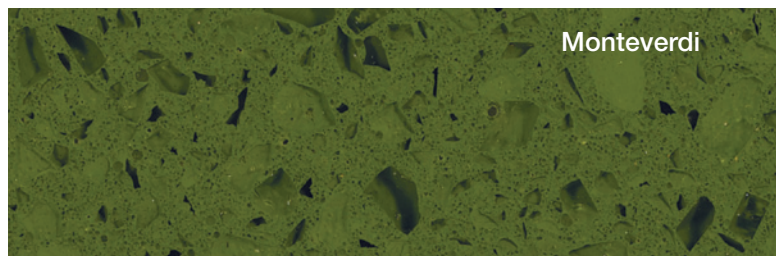

# Mozaico Spectrum Colour Chart

Mozaico Spectrum is an epoxy resin based seamless terrazzo style flooring system using responsibly sourced, recycled clear glass within the resin matrix. In a range of 8 strong yet stylish colour combinations, it is designed to accentuate the contemporary feel of an installation by becoming a statement piece in its own right.

Environmentally aware whilst remaining visually indulgent, Mozaico Spectrum is a durable, practical and attractive solution with an easy to clean and hardwearing finish.

Some colours in some systems can be affected by UV light over time. Non standard colours are available on request. The colours shown may differ from the original product due to reprographic and technological media variations. The same colour in different products may also vary due to the composition and texture of the final finish. If colour and final aesthetics are of concern, please contact us to request an actual sample of the colour and system required.