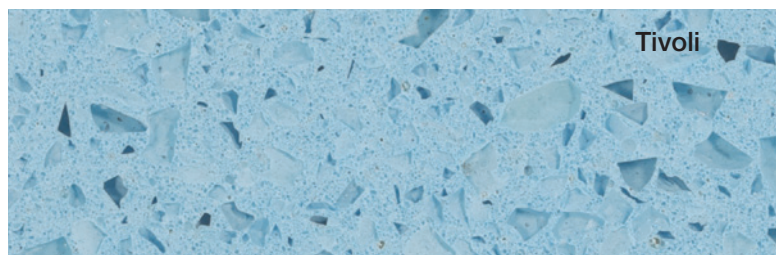

# Mozaico Spectrum Colour Chart

Mozaico Spectrum is an epoxy resin based seamless terrazzo style flooring system using responsibly sourced, recycled clear glass within the resin matrix. In a range of 8 strong yet stylish colour combinations, it is designed to accentuate the contemporary feel of an installation by becoming a statement piece in its own right.

Environmentally aware whilst remaining visually indulgent, Mozaico Spectrum is a durable, practical and attractive solution with an easy to clean and hardwearing finish.

Some colours in some systems can be affected by UV light over time. Non standard colours are available on request. The colours shown may differ from the original product due to reprographic and technological media variations. The same colour in different products may also vary due to the composition and texture of the final finish. If colour and final aesthetics are of concern, please contact us to request an actual sample of the colour and system required.