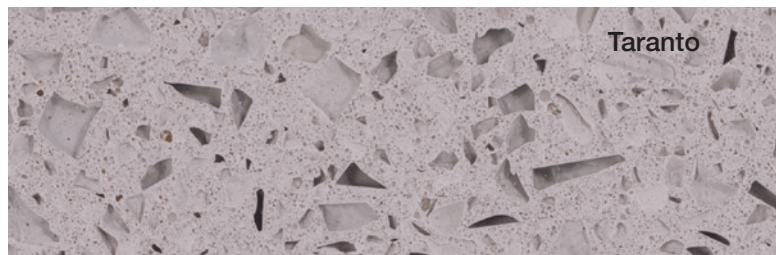

# Mozaico Spectrum Colour Chart

Mozaico Spectrum is an epoxy resin based seamless terrazzo style flooring system using responsibly sourced, recycled clear glass within the resin matrix. In a range of 8 strong yet stylish colour combinations, it is designed to accentuate the contemporary feel of an installation by becoming a statement piece in its own right.

Environmentally aware whilst remaining visually indulgent, Mozaico Spectrum is a durable, practical and attractive solution with an easy to clean and hardwearing finish.

Some colours in some systems can be affected by UV light over time. Non standard colours are available on request. The colours shown may differ from the original product due to reprographic and technological media variations. The same colour in different products may also vary due to the composition and texture of the final finish. If colour and final aesthetics are of concern, please contact us to request an actual sample of the colour and system required.